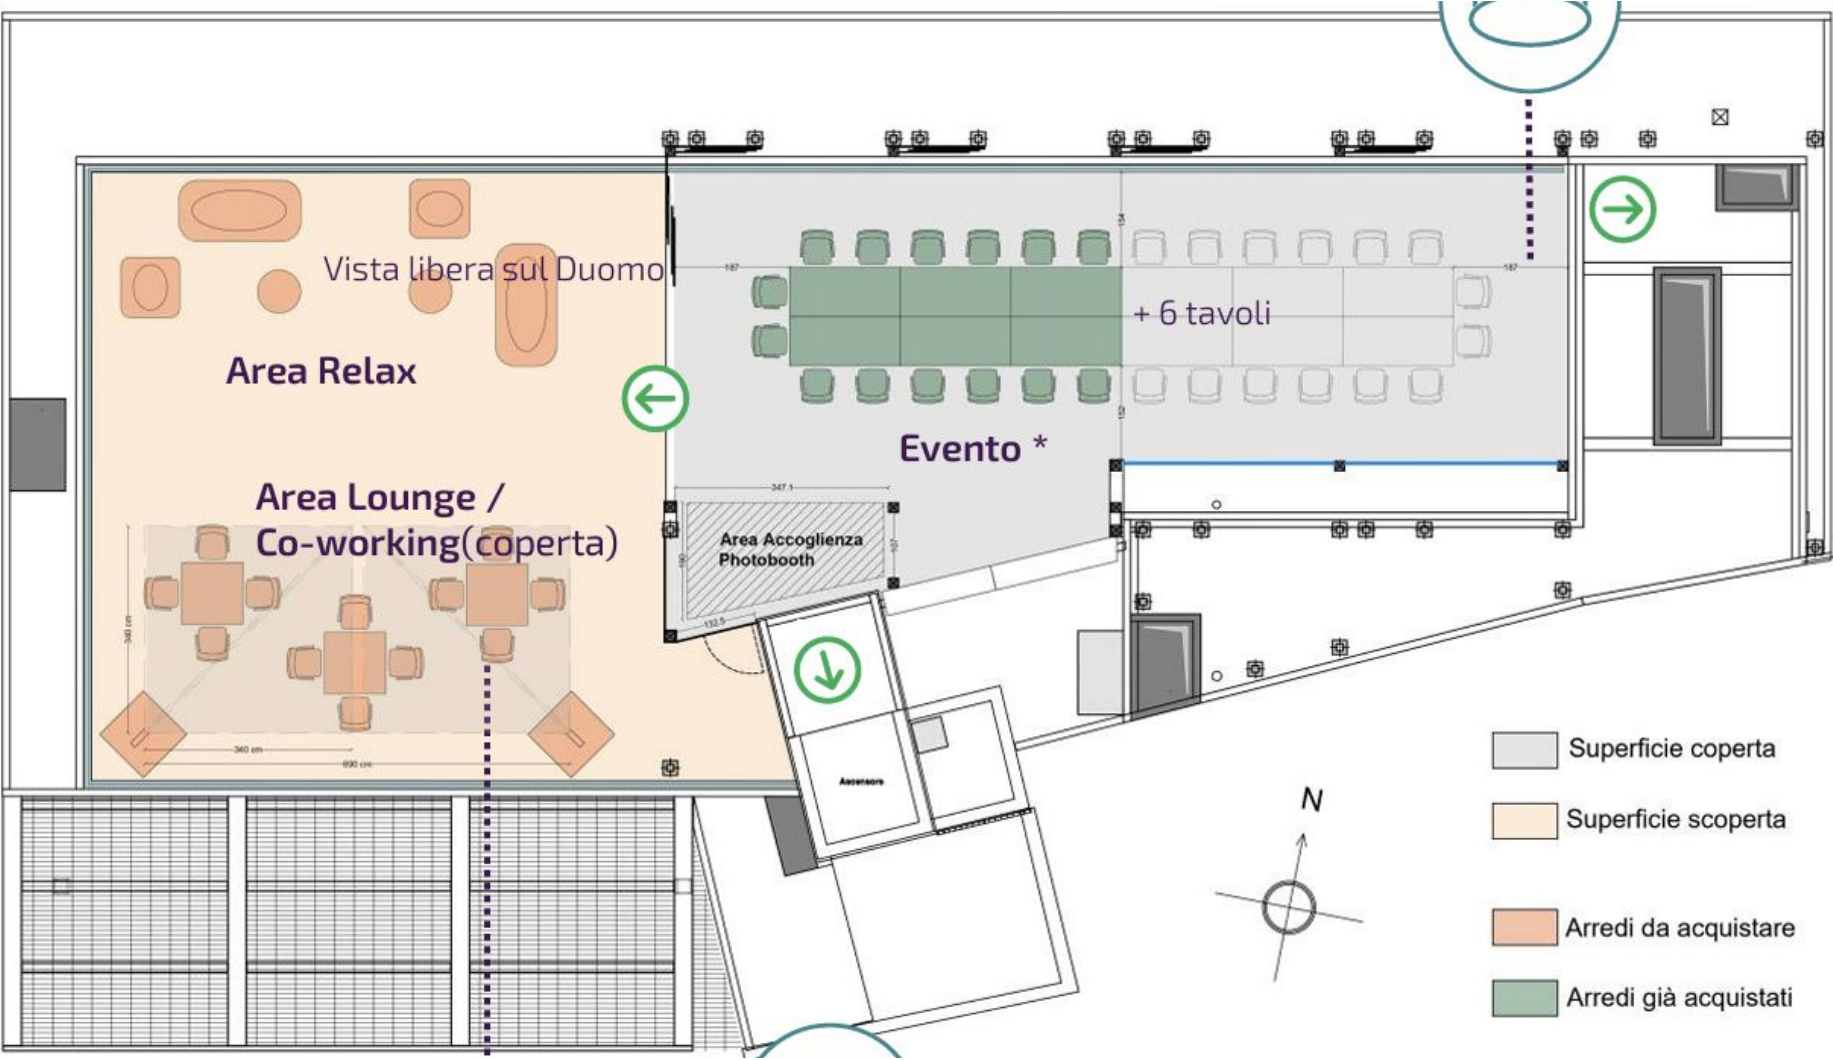

Planimetria piano 10°

SCENARIO 3