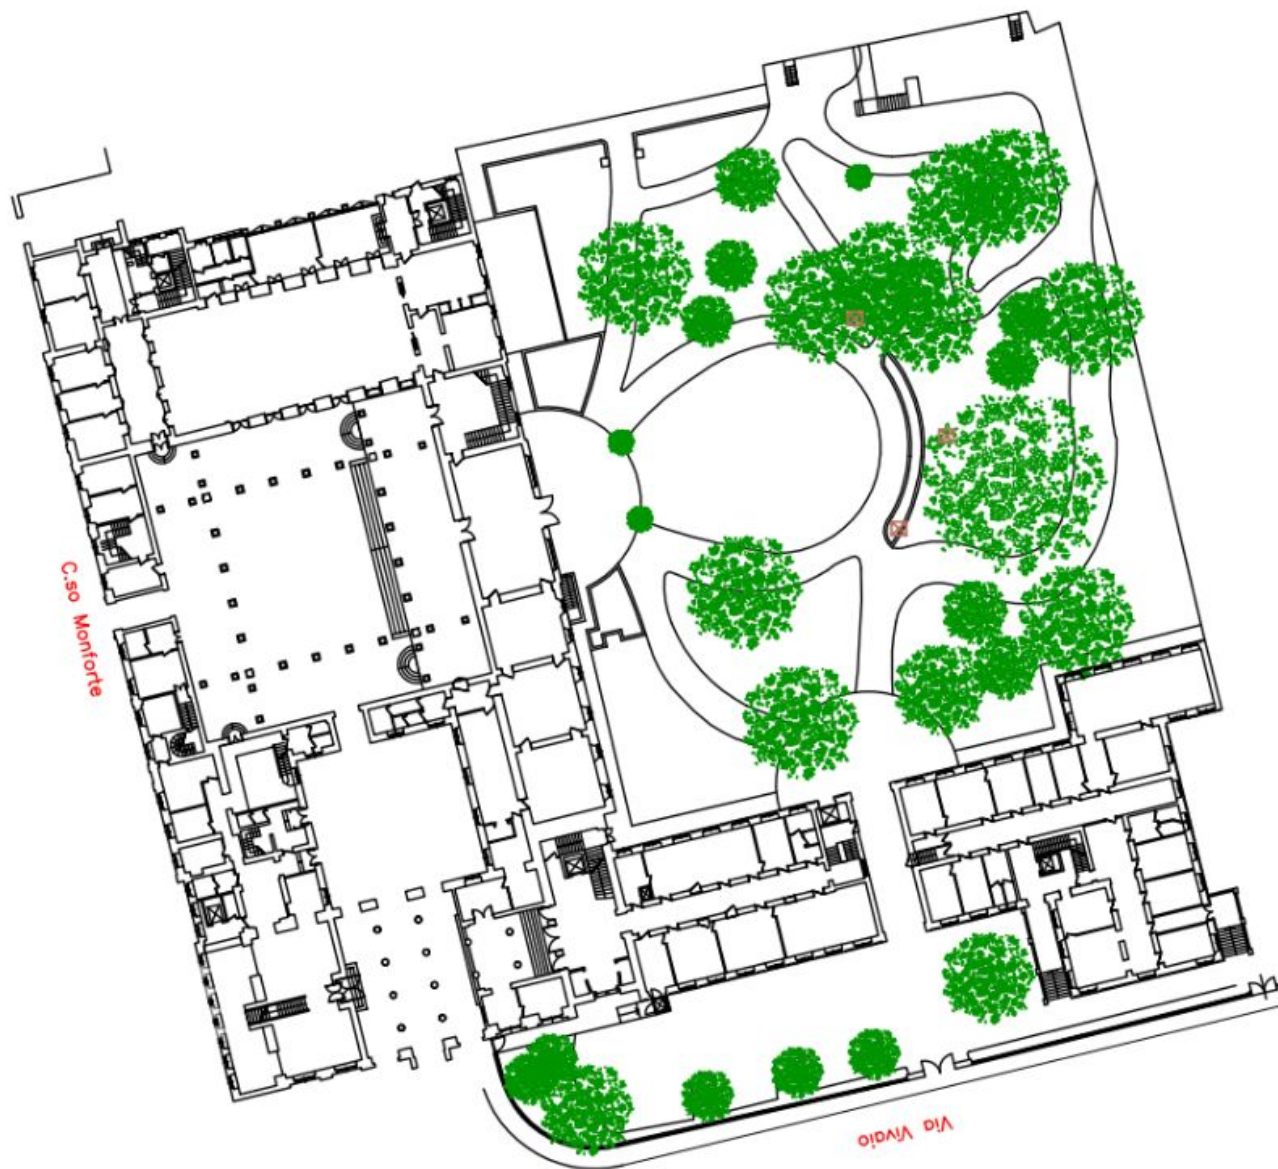

Located in the Porta Venezia area, it features four internal rooms, a courtyard and a large garden covering a total area of around 200 mq, capable of accommodating more than 300 people.

PLAN

PALAZZO ISIMBARDI

PALAZZO ISIMBARDI

PALAZZO ISIMBARDI

MAp - Address

The best event venues and shops for you.

Consolo RealSpace was founded on the event management expertise of Consolo Produzioni. Consolo RealSpace is a leading provider in Milan for the management and sourcing of prestigious venues for events and pop-up shops. Our portfolio comprises over 150 venues across major Italian and international cities. Thanks to our expertise in the real estate sector, our aim is to enhance the value of properties and maximise their rental income. We act as partners for estate agents and property funds, and as apartment managers via the Italian Short Rent platform.