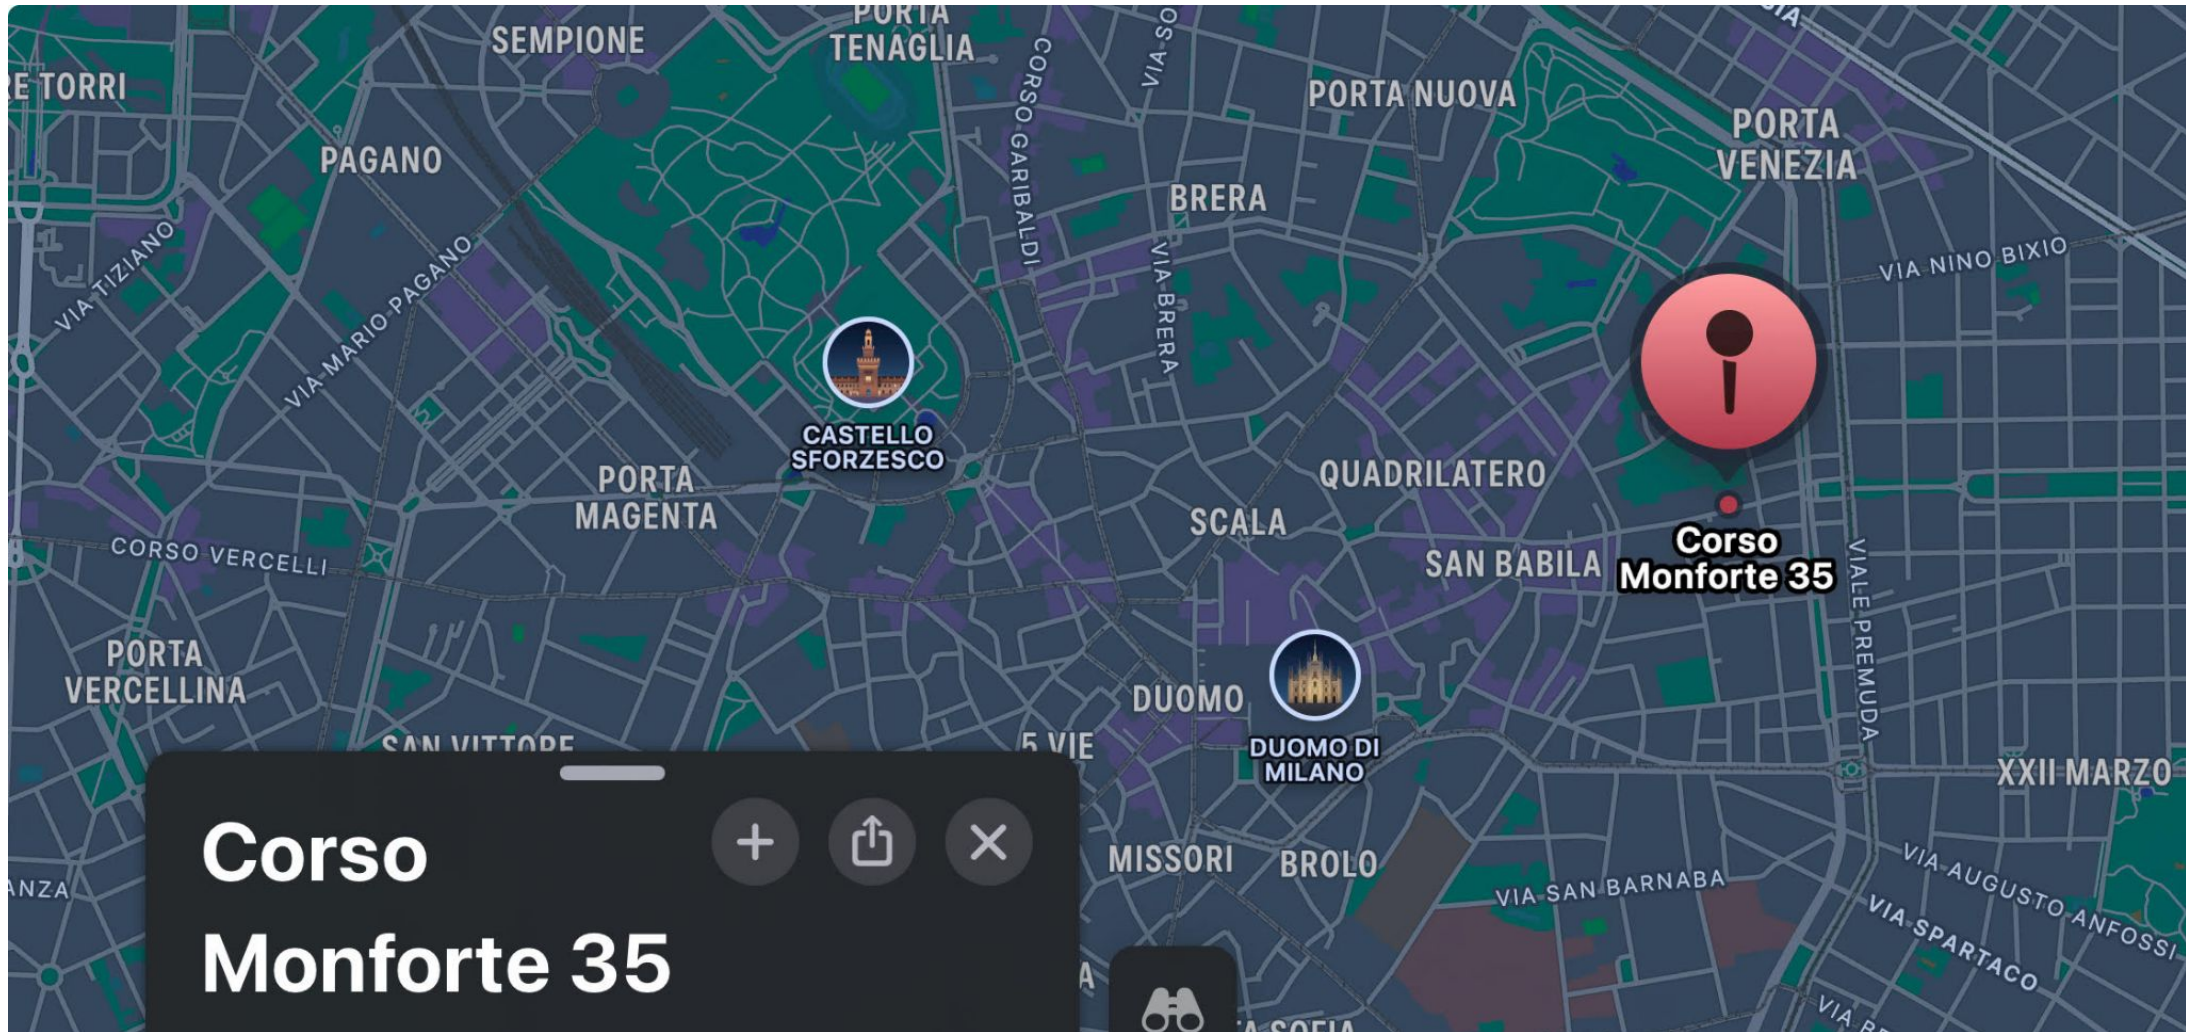

MAp - Address