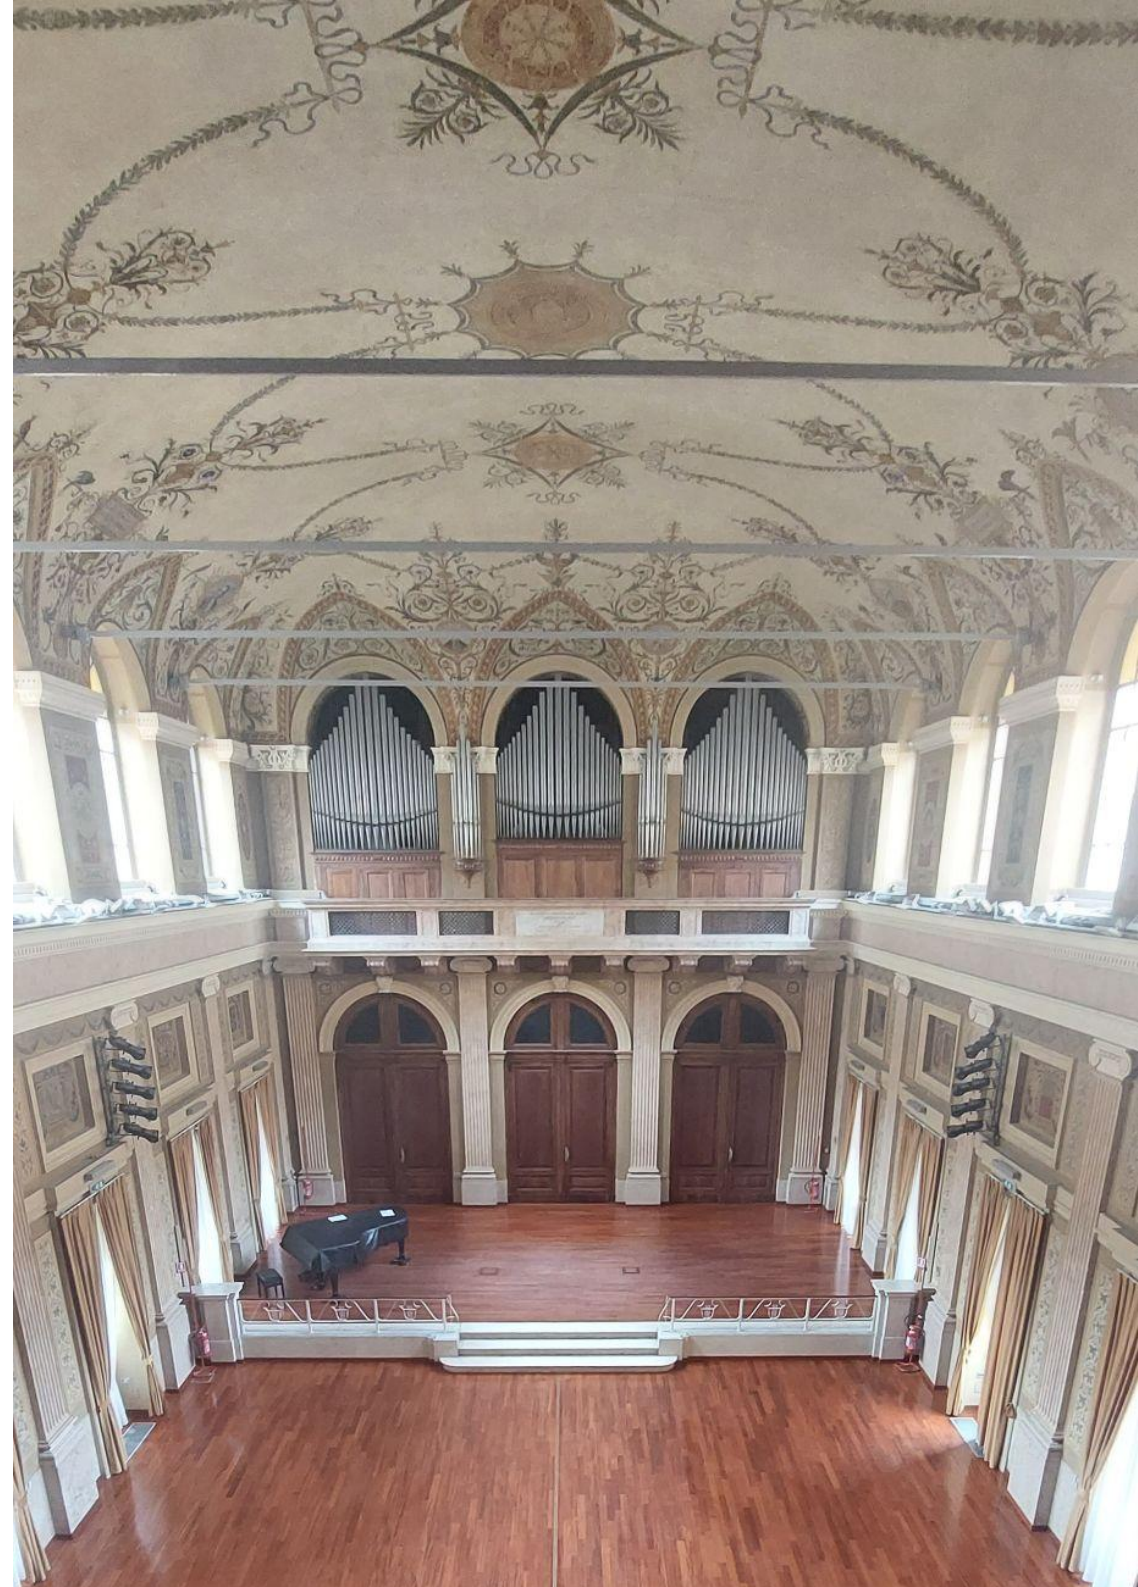

The best event venues and shops for you.

Consolo RealEspace was founded on the event management expertise of Consolo Produzioni. Consolo RealEspace is a leading provider in Milan for the management and sourcing of prestigious venues for events and pop-up shops. Our portfolio comprises over 150 venues across major Italian and international cities. Thanks to our expertise in the real estate sector, our aim is to enhance the value of properties and maximise their rental income. We act as partners for estate agents and property funds, and as apartment managers via the Italian Short Rent platform.

Translated with DeepL.com (free version)

WWW.CONSOLOREALESPACE.COM