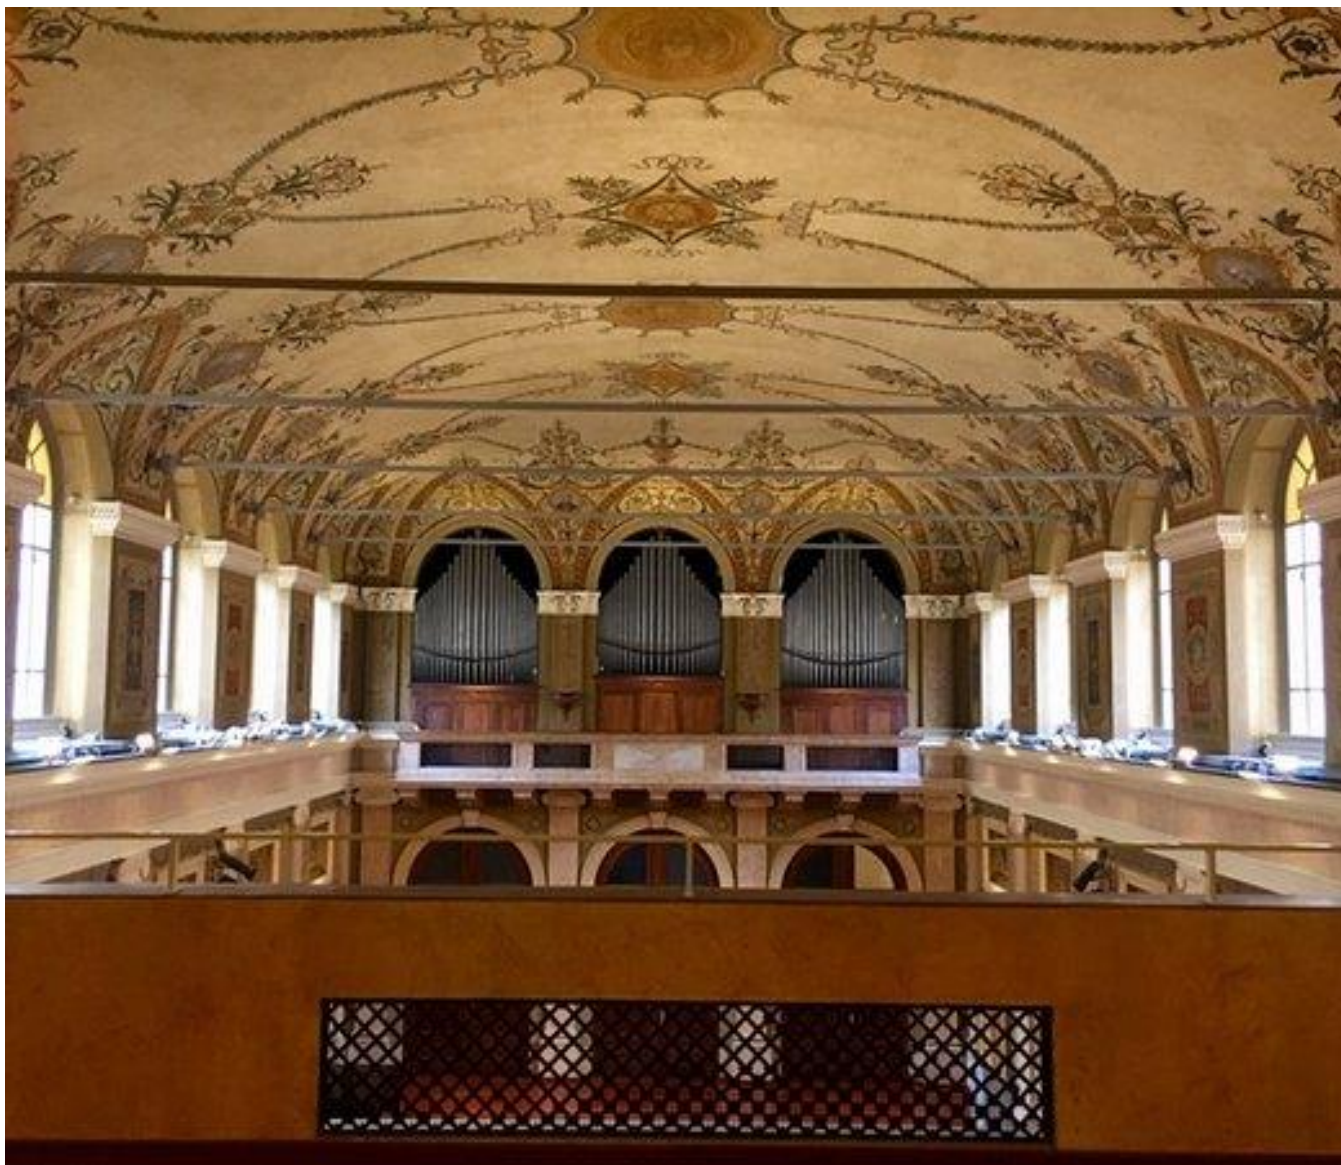

ISTITUTO DEI CIECHI

ISTITUTO DEI CIECHI

Istituto dei ciechi is a monumental late-Neoclassical building dating from the 19th century, renowned for the elegance of its courtyards, the splendid frescoed Barozzi Hall, and a design that combines great artistic beauty with a spirit of solidarity.

It can accommodate around 200 people.

PLAN

INGRESSO PRINCIPALE
Via Vivaio 7

ISTITUTO DEI CIECHI

ISTITUTO DEI CIECHI

ISTITUTO DEI CIECHI

MMap - Address

The best event venues and shops for you.