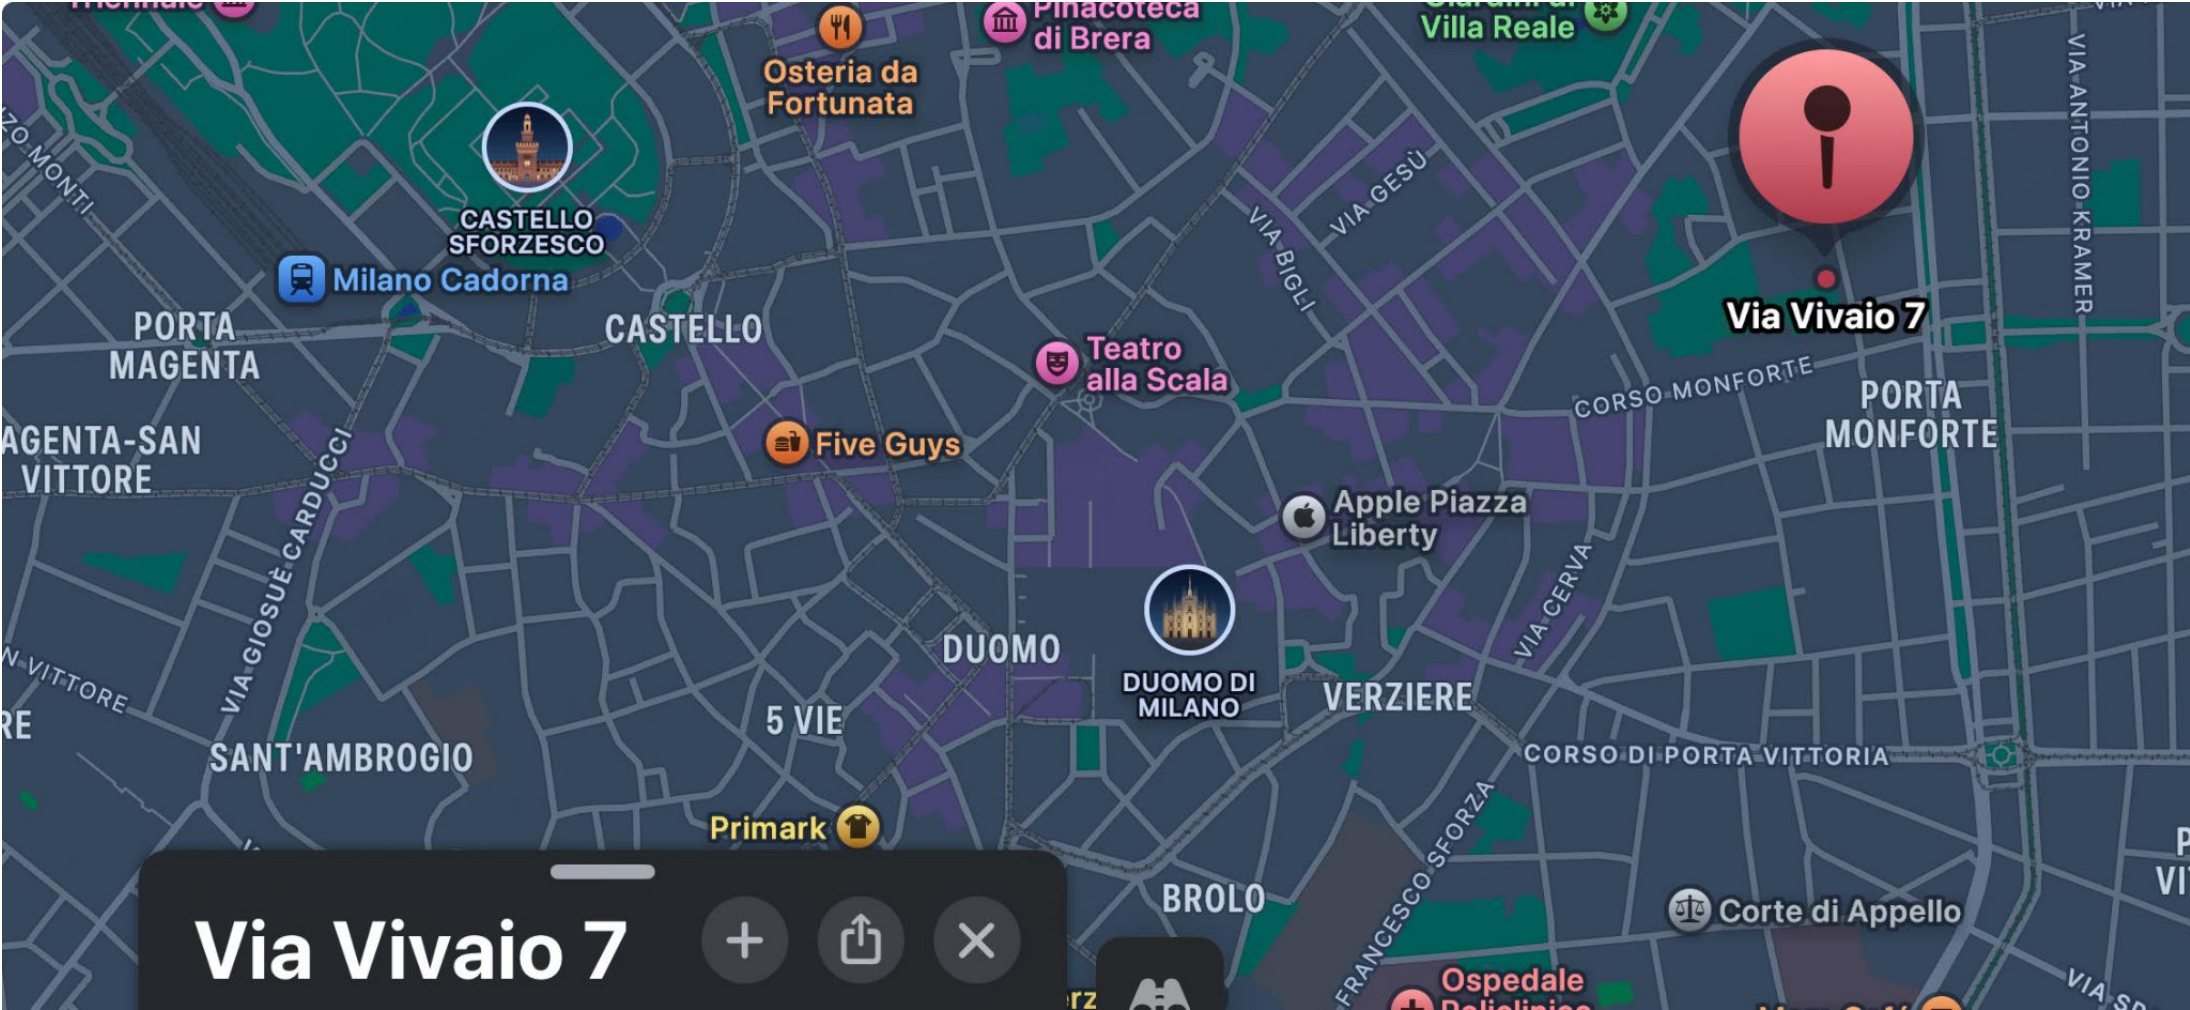

ISTITUTO DEI CIECHI

ISTITUTO DEI CIECHI

Istituto dei ciechi is a monumental late-Neoclassical building dating from the 19th century, renowned for the elegance of its courtyards, the splendid frescoed Barozzi Hall, and a design that combines great artistic beauty with a spirit of solidarity.

It can accommodate around 200 people.

PLAN

INGRESSO PRINCIPALE
Via Vivaio 7

ISTITUTO DEI CIECHI

ISTITUTO DEI CIECHI

ISTITUTO DEI CIECHI

MMap - Address

The best event venues and shops for you.