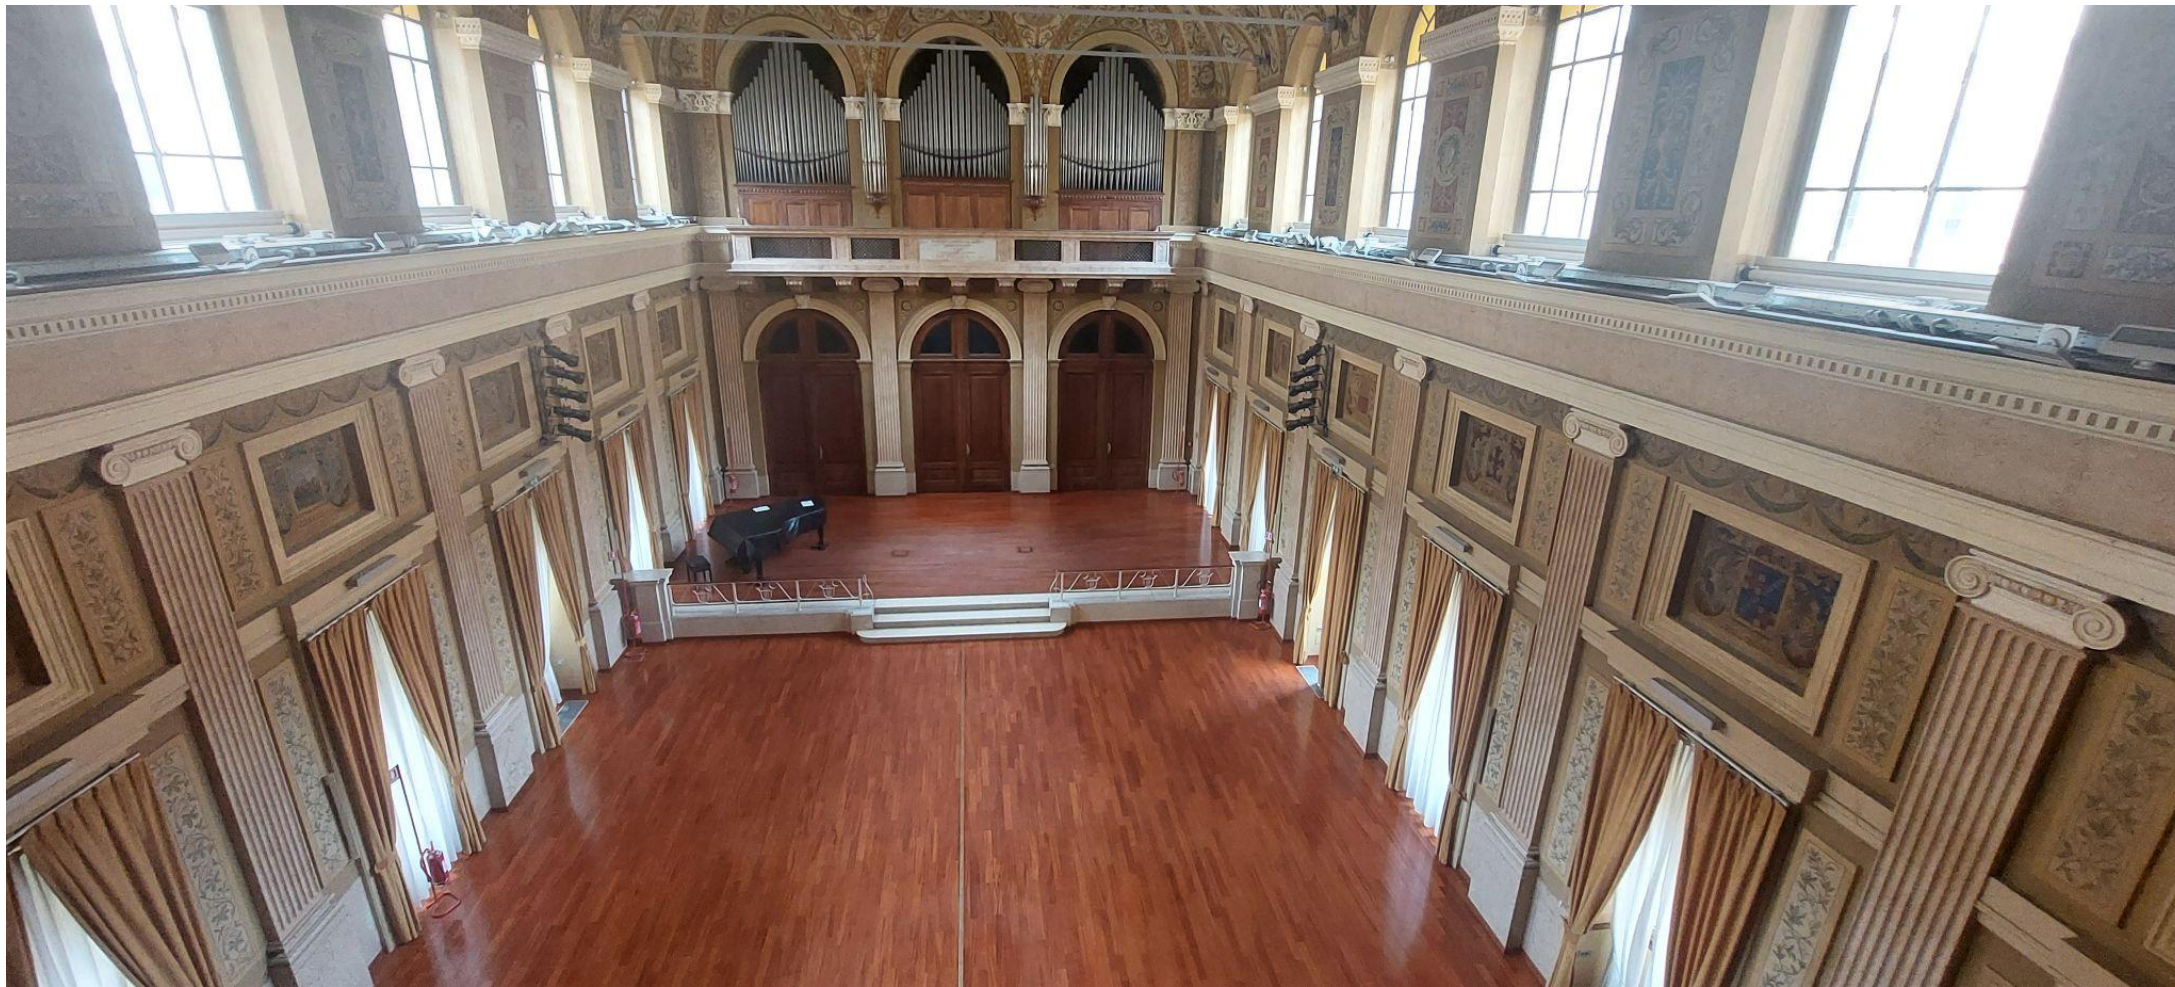

ISTITUTO DEI CIECHI

ISTITUTO DEI CIECHI

Istituto dei ciechi is a monumental late-Neoclassical building dating from the 19th century, renowned for the elegance of its courtyards, the splendid frescoed Barozzi Hall, and a design that combines great artistic beauty with a spirit of solidarity.

It can accommodate around 200 people.

PLAN

INGRESSO PRINCIPALE
Via Vivaio 7

ISTITUTO DEI CIECHI

ISTITUTO DEI CIECHI

ISTITUTO DEI CIECHI

MMap - Address

The best event venues and shops for you.