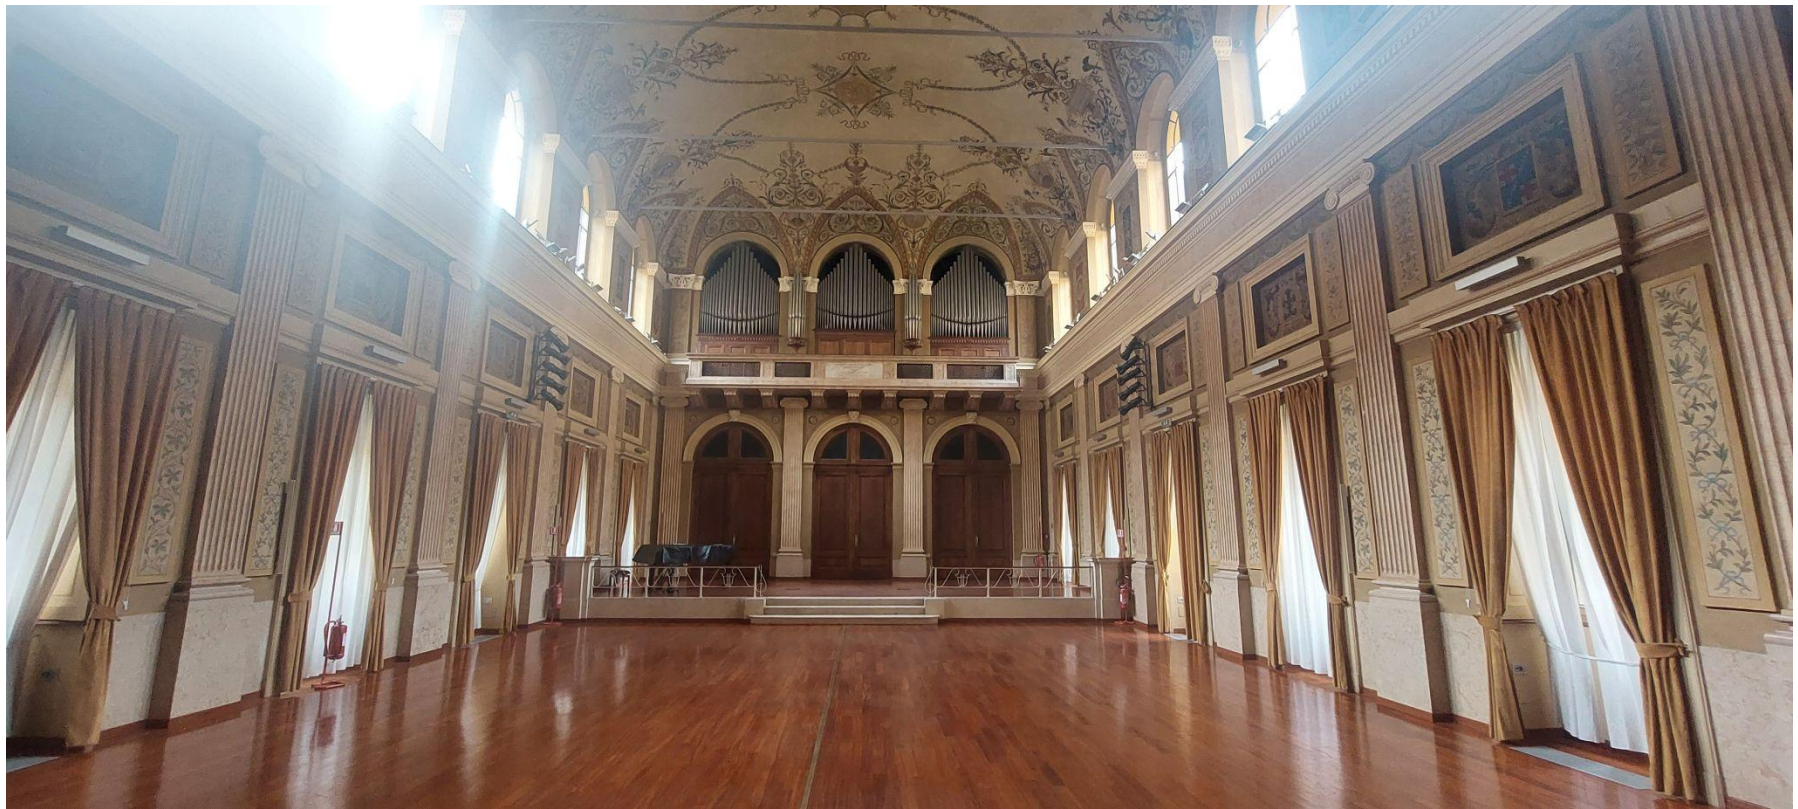

ISTITUTO DEI CIECHI

ISTITUTO DEI CIECHI

Istituto dei ciechi is a monumental late-Neoclassical building dating from the 19th century, renowned for the elegance of its courtyards, the splendid frescoed Barozzi Hall, and a design that combines great artistic beauty with a spirit of solidarity.

It can accommodate around 200 people.

PLAN

INGRESSO PRINCIPALE
Via Vivaio 7

ISTITUTO DEI CIECHI

ISTITUTO DEI CIECHI

ISTITUTO DEI CIECHI

MMap - Address

The best event venues and shops for you.