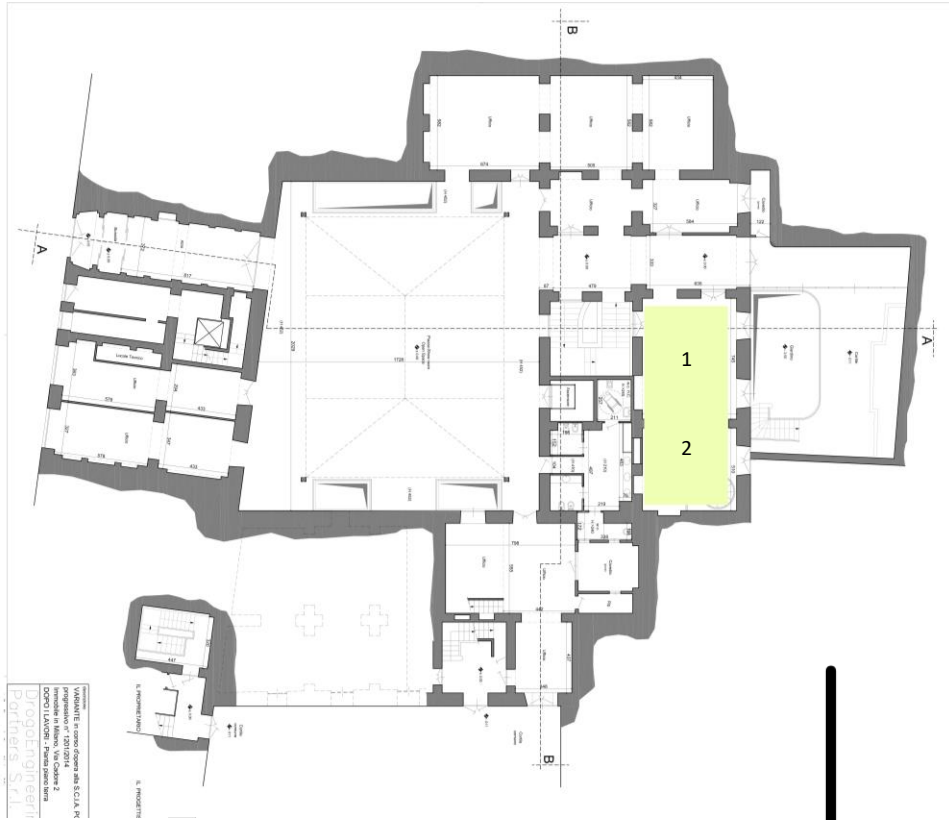

Track lighting: 7

General Managers Office

Tracking lights: 8

Gallery

Room 1 – Track lights: 11

Room 2 – Track lights: 8

Room 3 – Track lights: 9

Kitchen

Room 1 – LED lights: 10

Room 2 – LED lights: 3

Hallway

Fixed recessed lights: 8

Table + Benches

Table	Quantity available: 18	Measurements: 70 x 170 x 75	Unit Price: 100€
Benches	Quantity available: 40	Measurements: 73 x 48 x 30	Unit Price: 25€

Table + Barstools

Table	Quantity available: 6	Measurements: 70 x 170 x 110	Unit Price: 100€
Barstools	Quantity available: 30	Measurements: 36 x 39 x 75	Unit Price: 15€

Rails with Wheels

Rails with wheels	Quantity available: 120	Measurements: 200x60x178	Unit Price: 50€
-------------------	-------------------------	--------------------------	-----------------