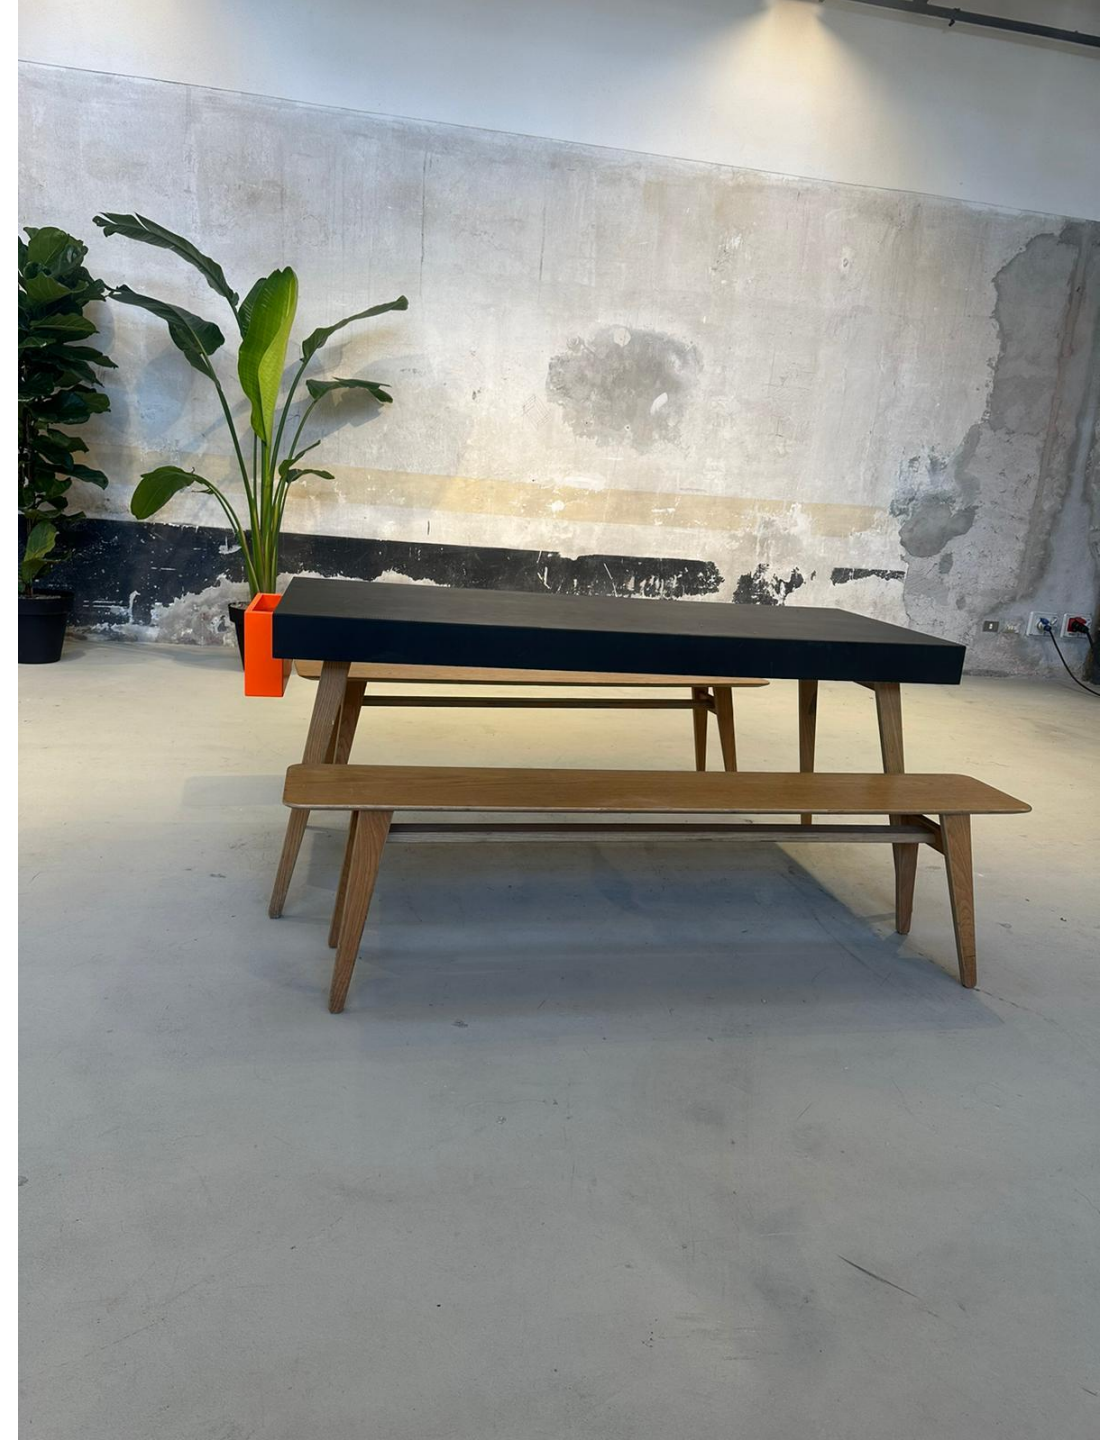

Room 1 – LED lights: 10

Room 2 – LED lights: 3

Hallway

Fixed recessed lights: 8

Table + Benches

Table	Quantity available: 18	Measurements: 70 x 170 x 75	Unit Price: 100€
Benches	Quantity available: 40	Measurements: 73 x 48 x 30	Unit Price: 25€

Table + Barstools

Table	Quantity available: 6	Measurements: 70 x 170 x 110	Unit Price: 100€
Barstools	Quantity available: 30	Measurements: 36 x 39 x 75	Unit Price: 15€

Rails with Wheels

Rails with wheels	Quantity available: 120	Measurements: 200x60x178	Unit Price: 50€
-------------------	-------------------------	--------------------------	-----------------