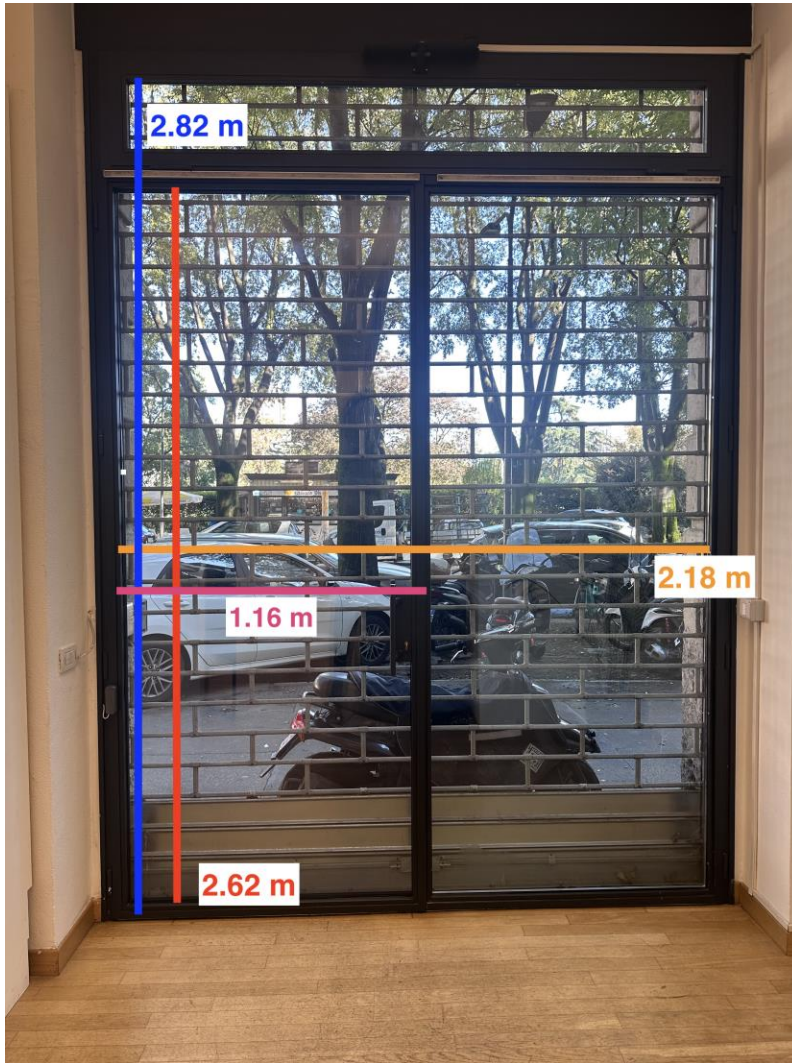

Pop Up Stores: Window Measurements