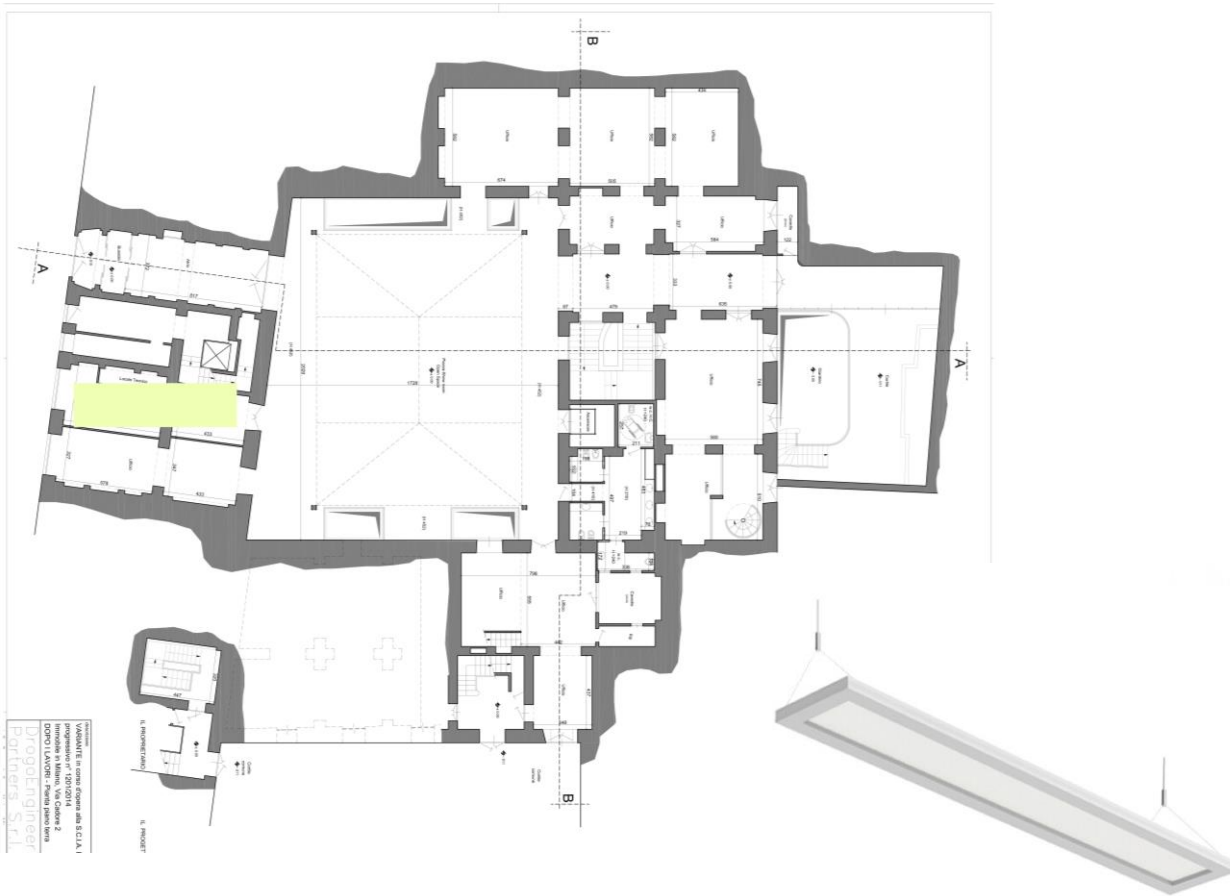

Pop Up Store 1

LED panel ceiling lights: 5