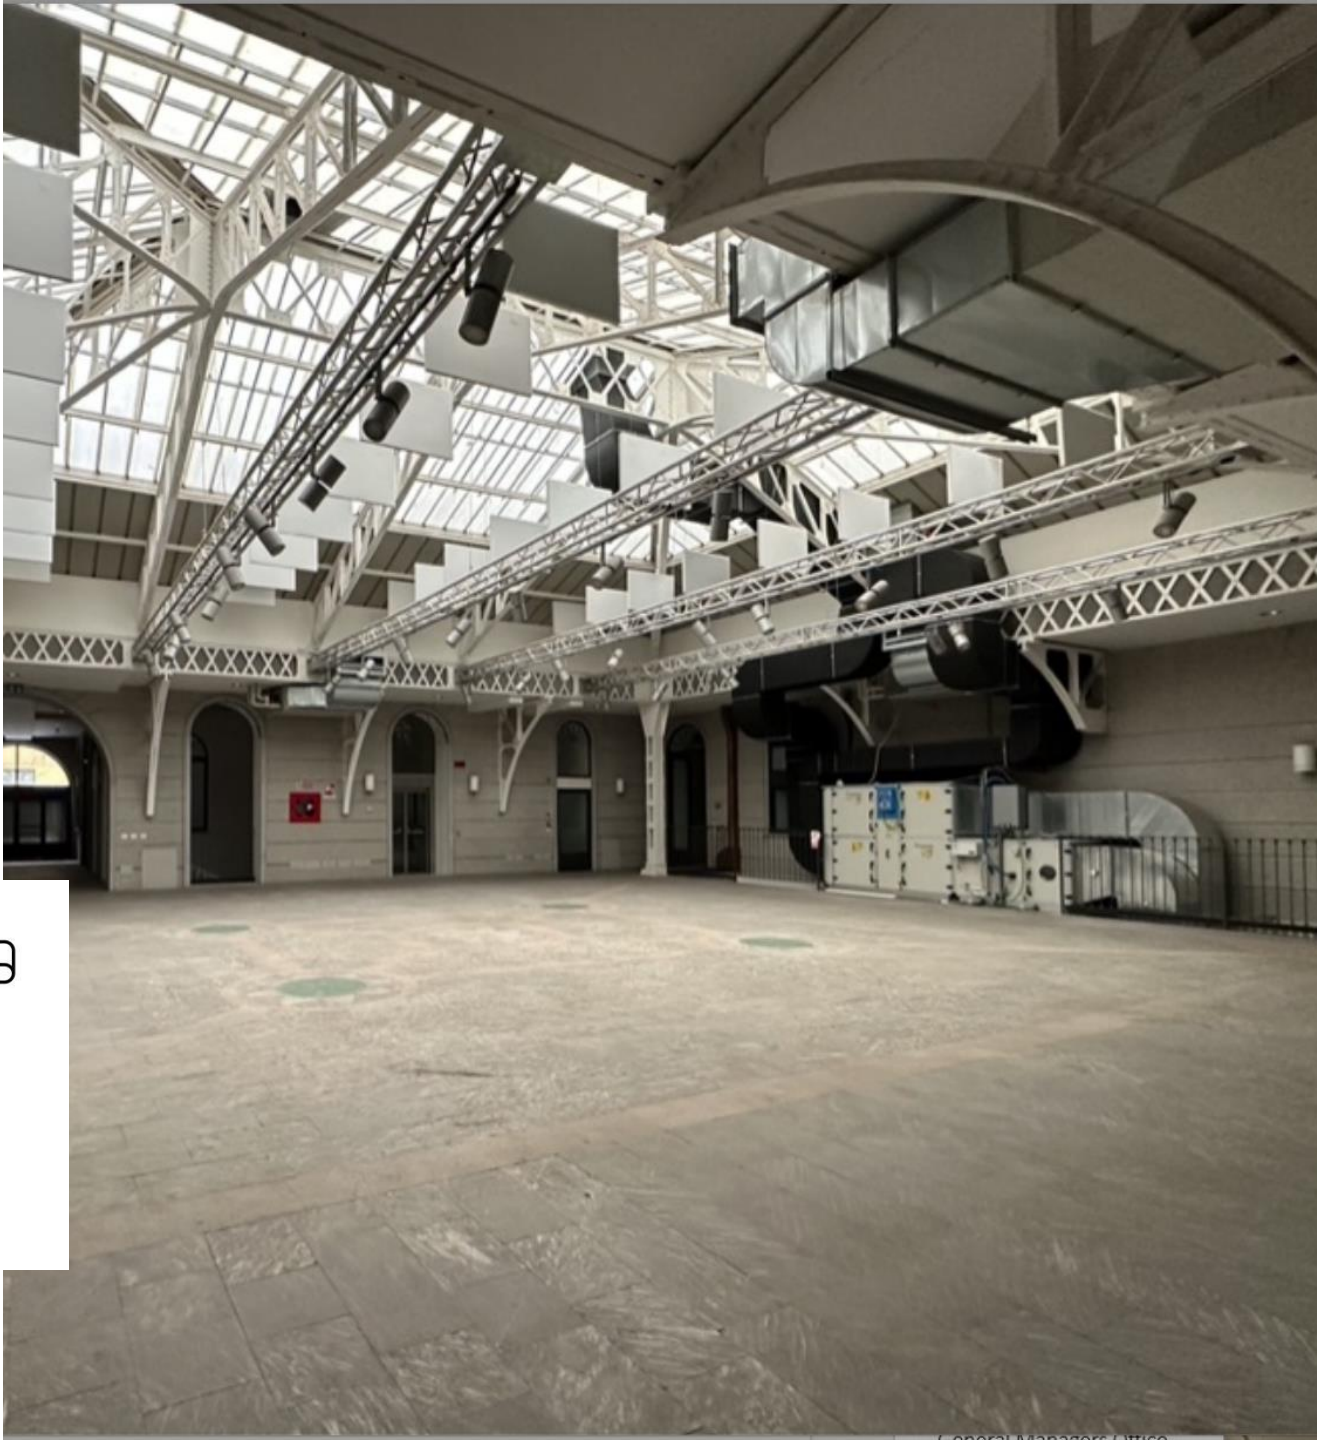

Tomorrow

CADORE 2

Details

Main Piazza

Track lights + spotlights: 40

Pop Up Store 1

LED panel ceiling lights: 5

Pop Up Store 2