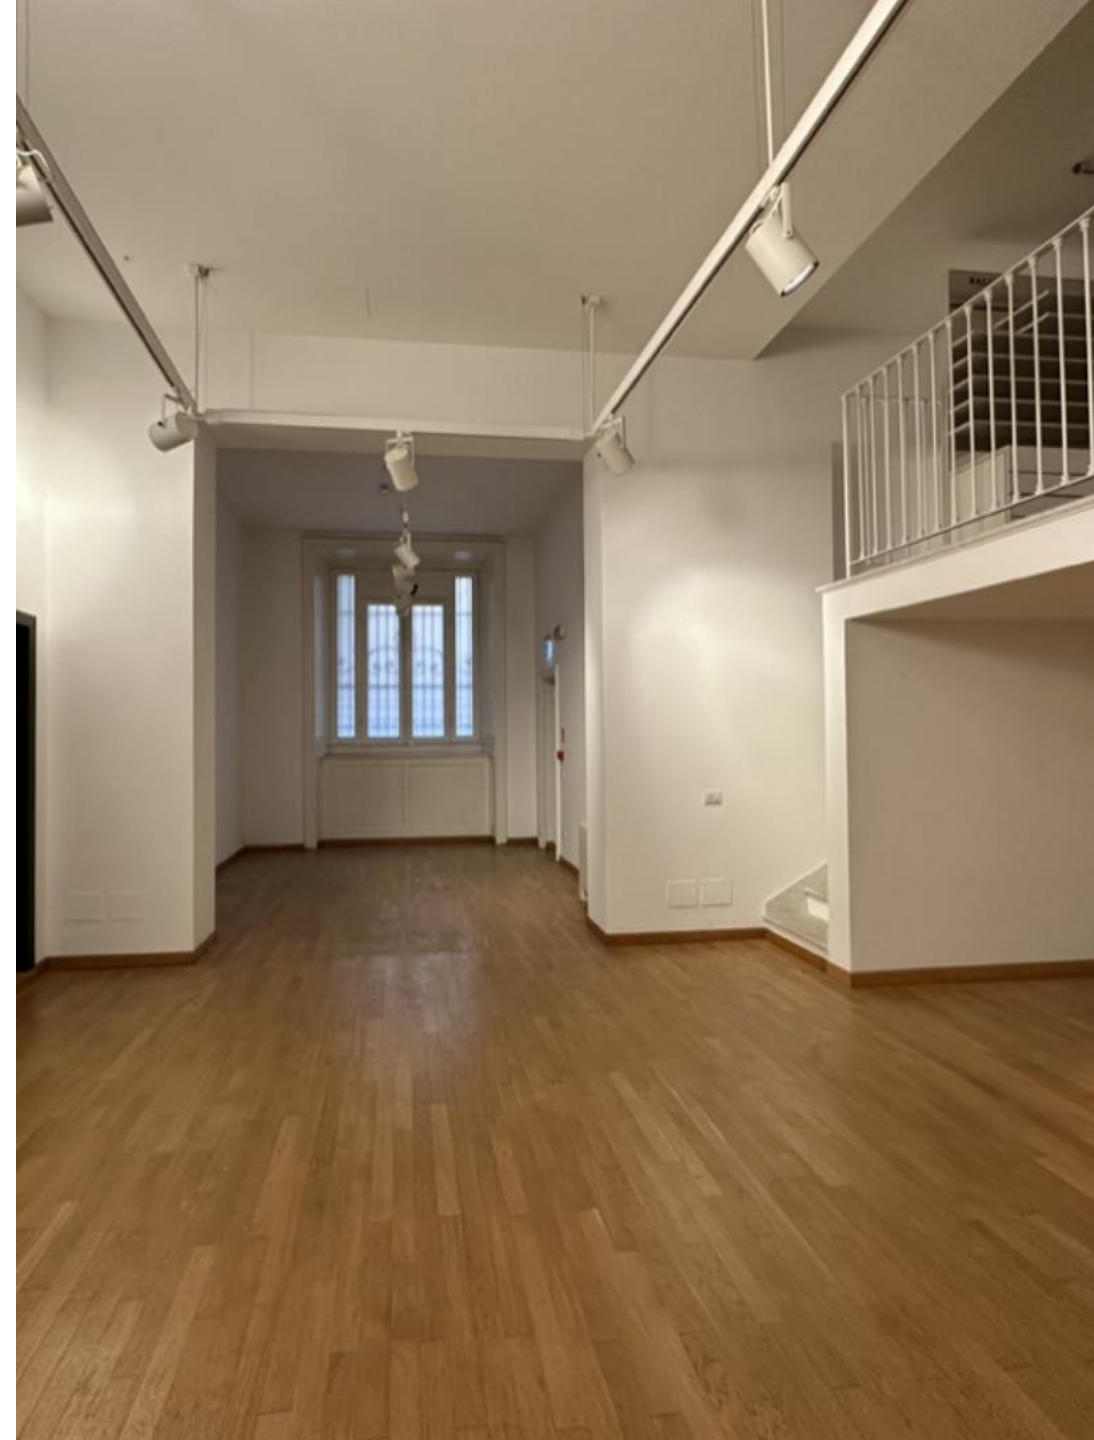

General Managers Office

Tracking lights: 8