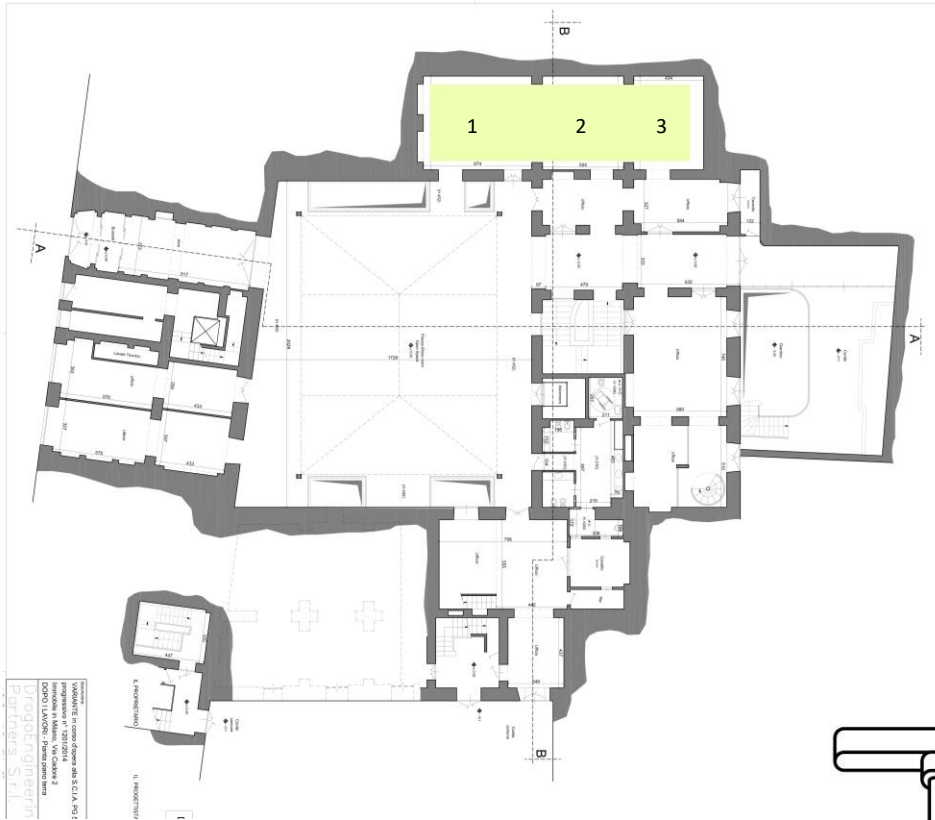

Track lighting: 7

General Managers Office

Tracking lights: 8

Gallery

Room 1 – Track lights: 11

Room 2 – Track lights: 8

Room 3 – Track lights: 9

Kitchen

Table + Barstools

Table	Quantity available: 6	Measurements: 70 x 170 x 110	Unit Price: 100€
Barstools	Quantity available: 30	Measurements: 36 x 39 x 75	Unit Price: 15€

Rails with Wheels

Rails with wheels	Quantity available: 120	Measurements: 200x60x178	Unit Price: 50€
-------------------	-------------------------	--------------------------	-----------------