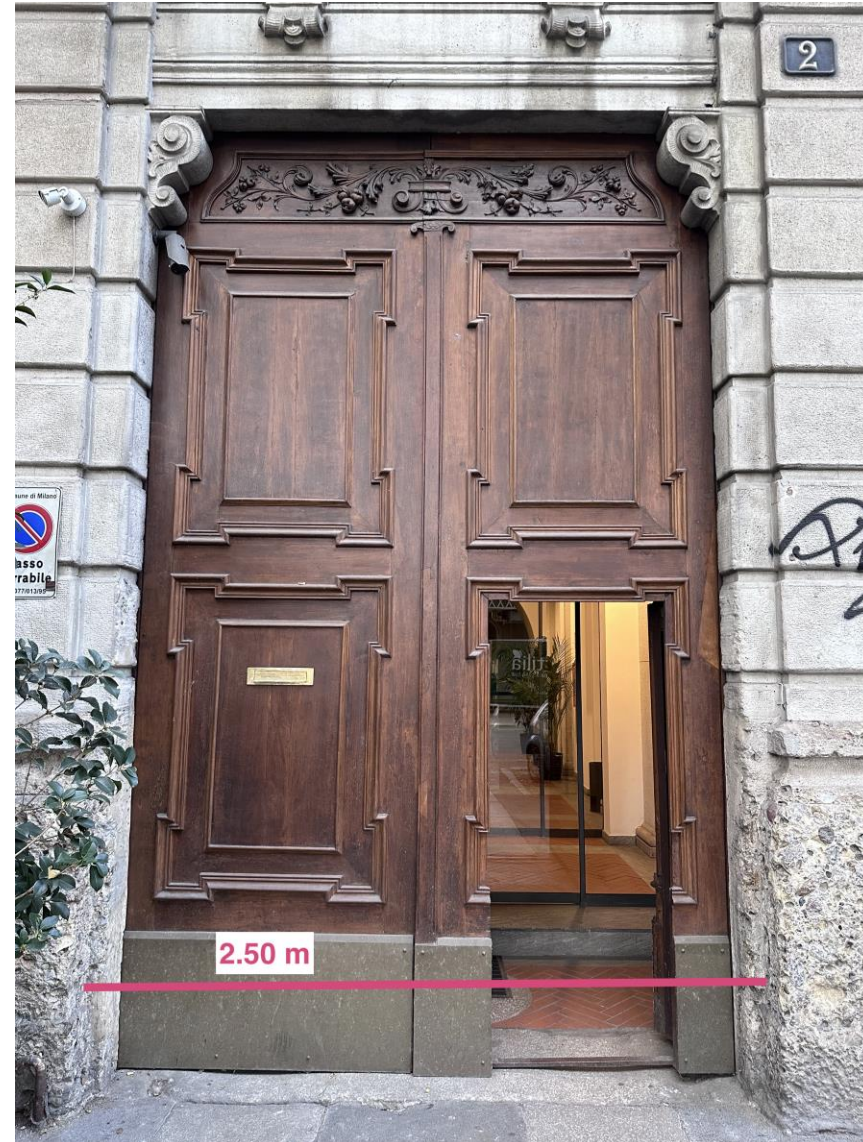

Entrance Measurements