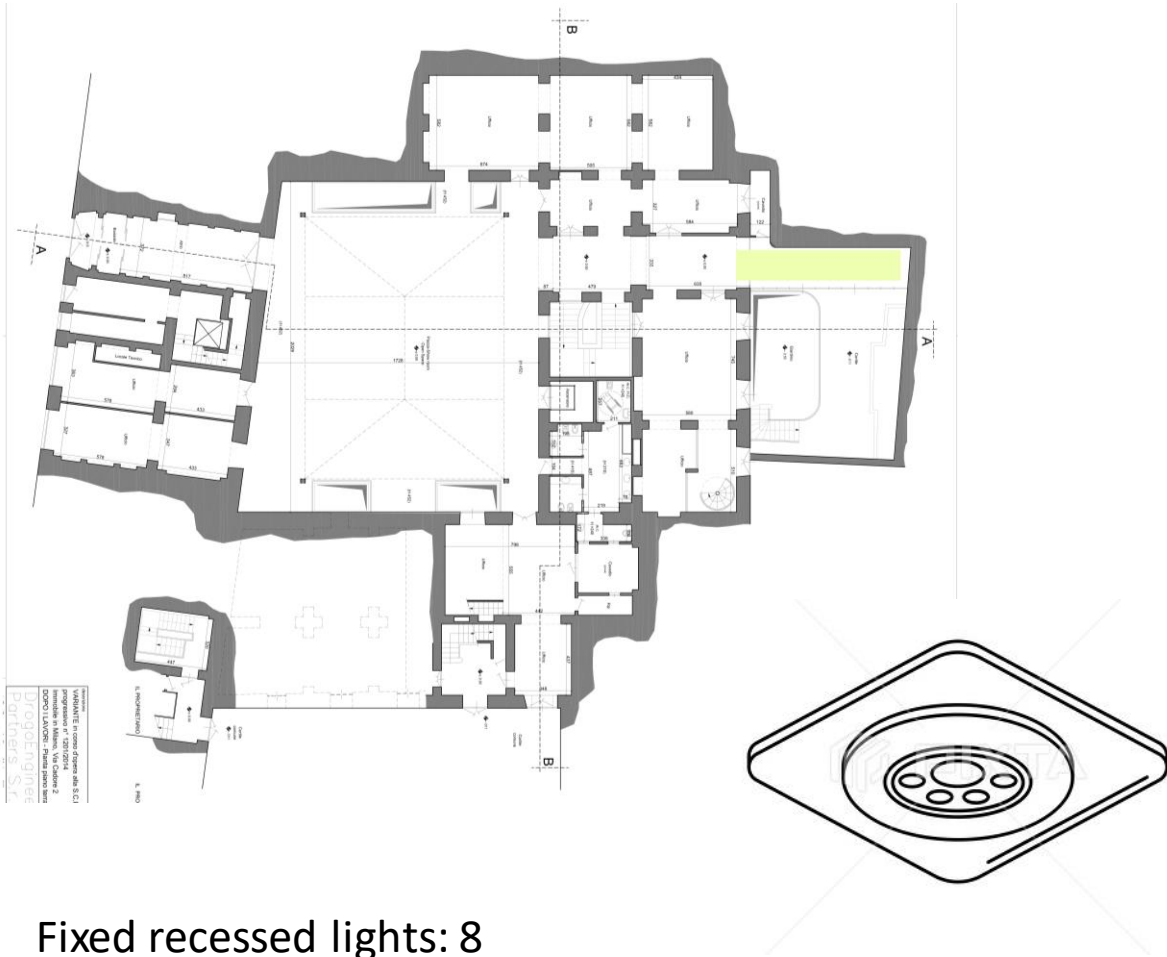

Track lighting: 7

General Managers Office

Tracking lights: 8

Gallery

Room 1 – Track lights: 11

Room 2 – Track lights: 8

Room 3 – Track lights: 9

Kitchen

Room 1 – LED lights: 10

Room 2 – LED lights: 3

Hallway

Fixed recessed lights: 8

Table + Benches

Table	Quantity available: 18	Measurements: 70 x 170 x 75	Unit Price: 100€
Benches	Quantity available: 40	Measurements: 73 x 48 x 30	Unit Price: 25€