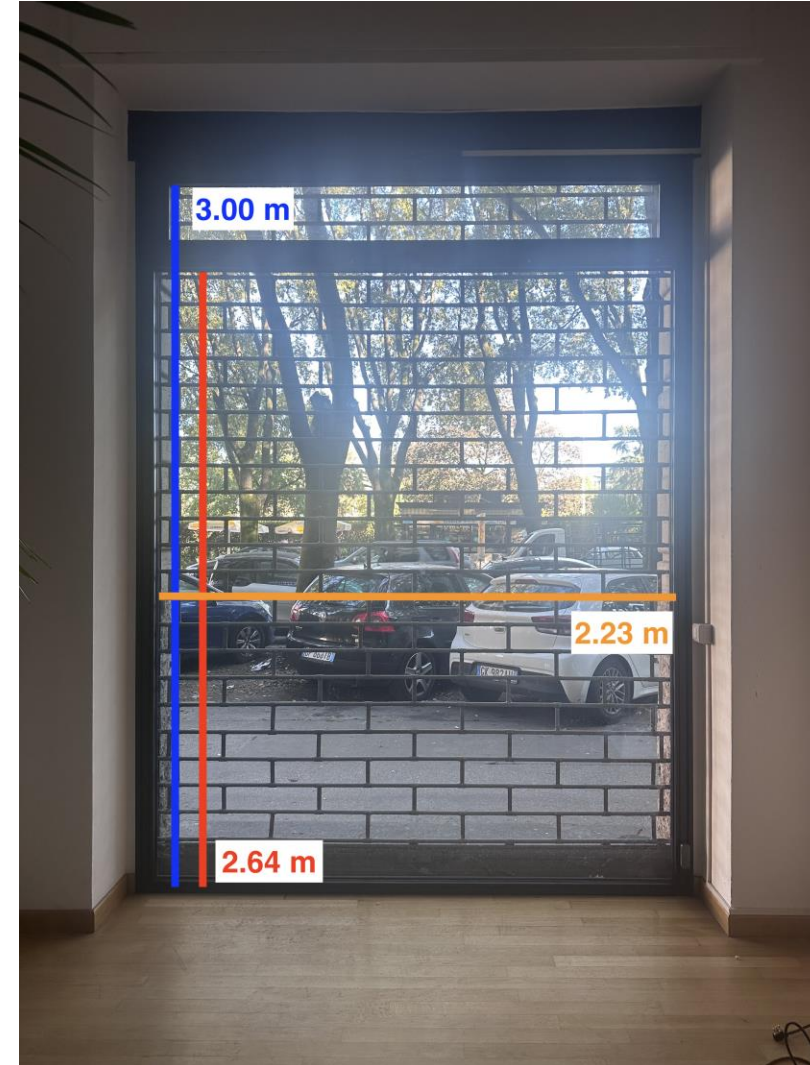

Pop Up Stores: Window Measurements