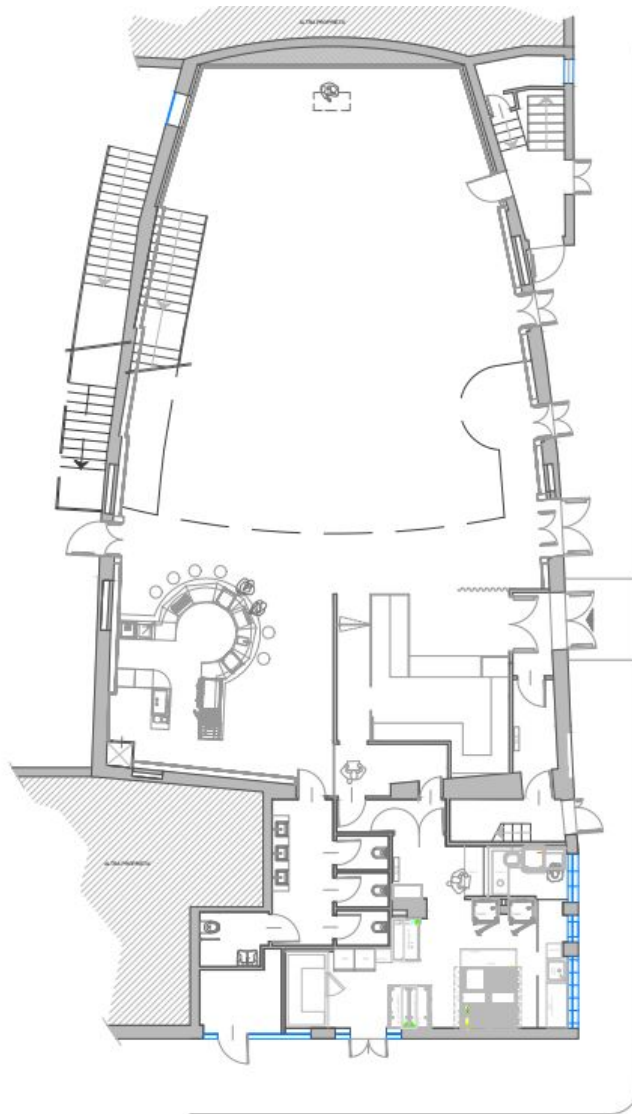

CP284

Located in the Porta Vittoria area, this modular, high-tech space, converted from a former cinema, is designed for corporate events, live performances, fashion shows and creative productions. It consists of a large ground floor space and a private gallery, designed for reserved and exclusive areas.

The gallery is equipped with tables, chairs, a dedicated audio and lighting system, an 8 m x 9 m LED wall, a professional kitchen and dressing rooms for artists and performers.

The total capacity is up to 400 people standing or 200 guests for a seated dinner, ensuring maximum flexibility in terms of layout and a total surface area of 500 m².

Ground floor plan

PIANTA PIANO TERRA

- **Surface:** 500 m²
- **Seating capacity:** 200
- **Audience capacity:** 200
- **Standing capacity:** 400
- **Ledwall:** 8m x 9m
- **Second ledwall:** 1m x 11m

First floor plan