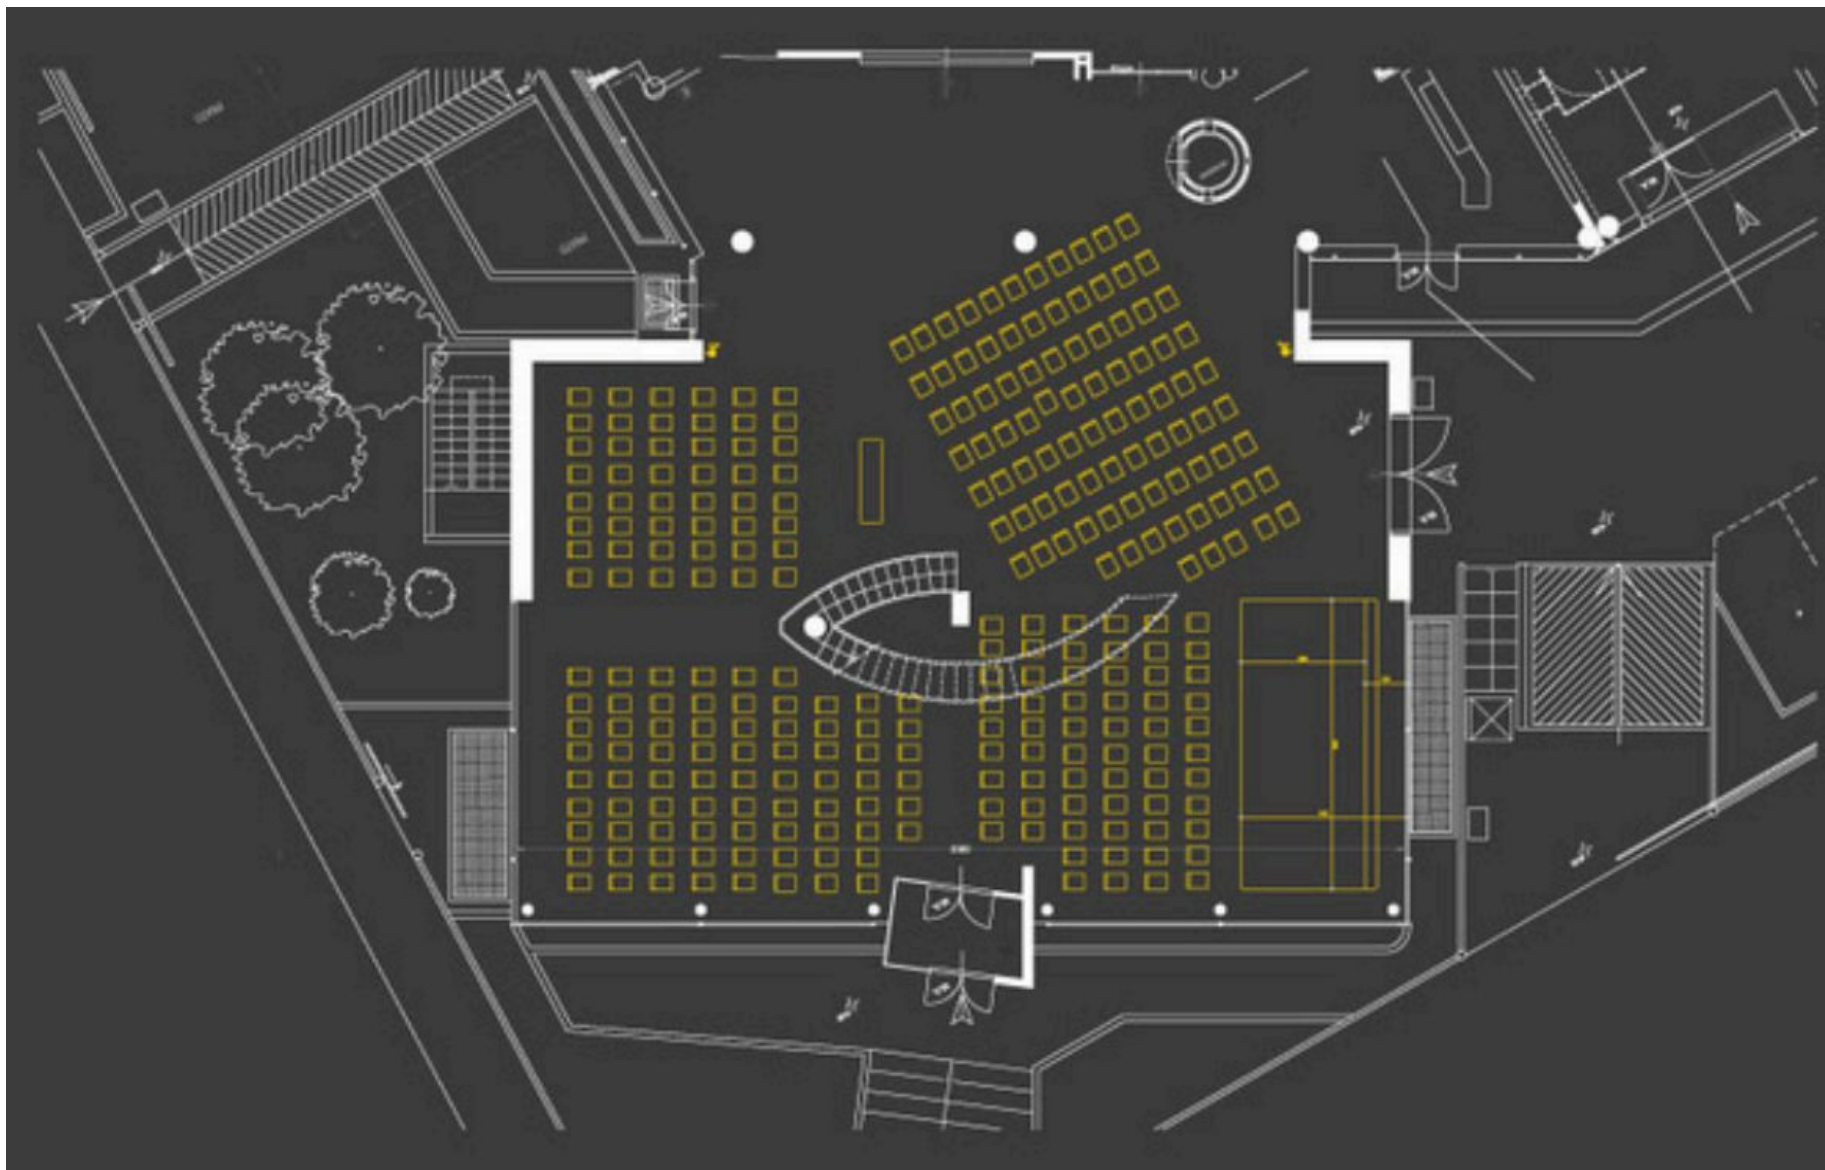

Ground floor plan