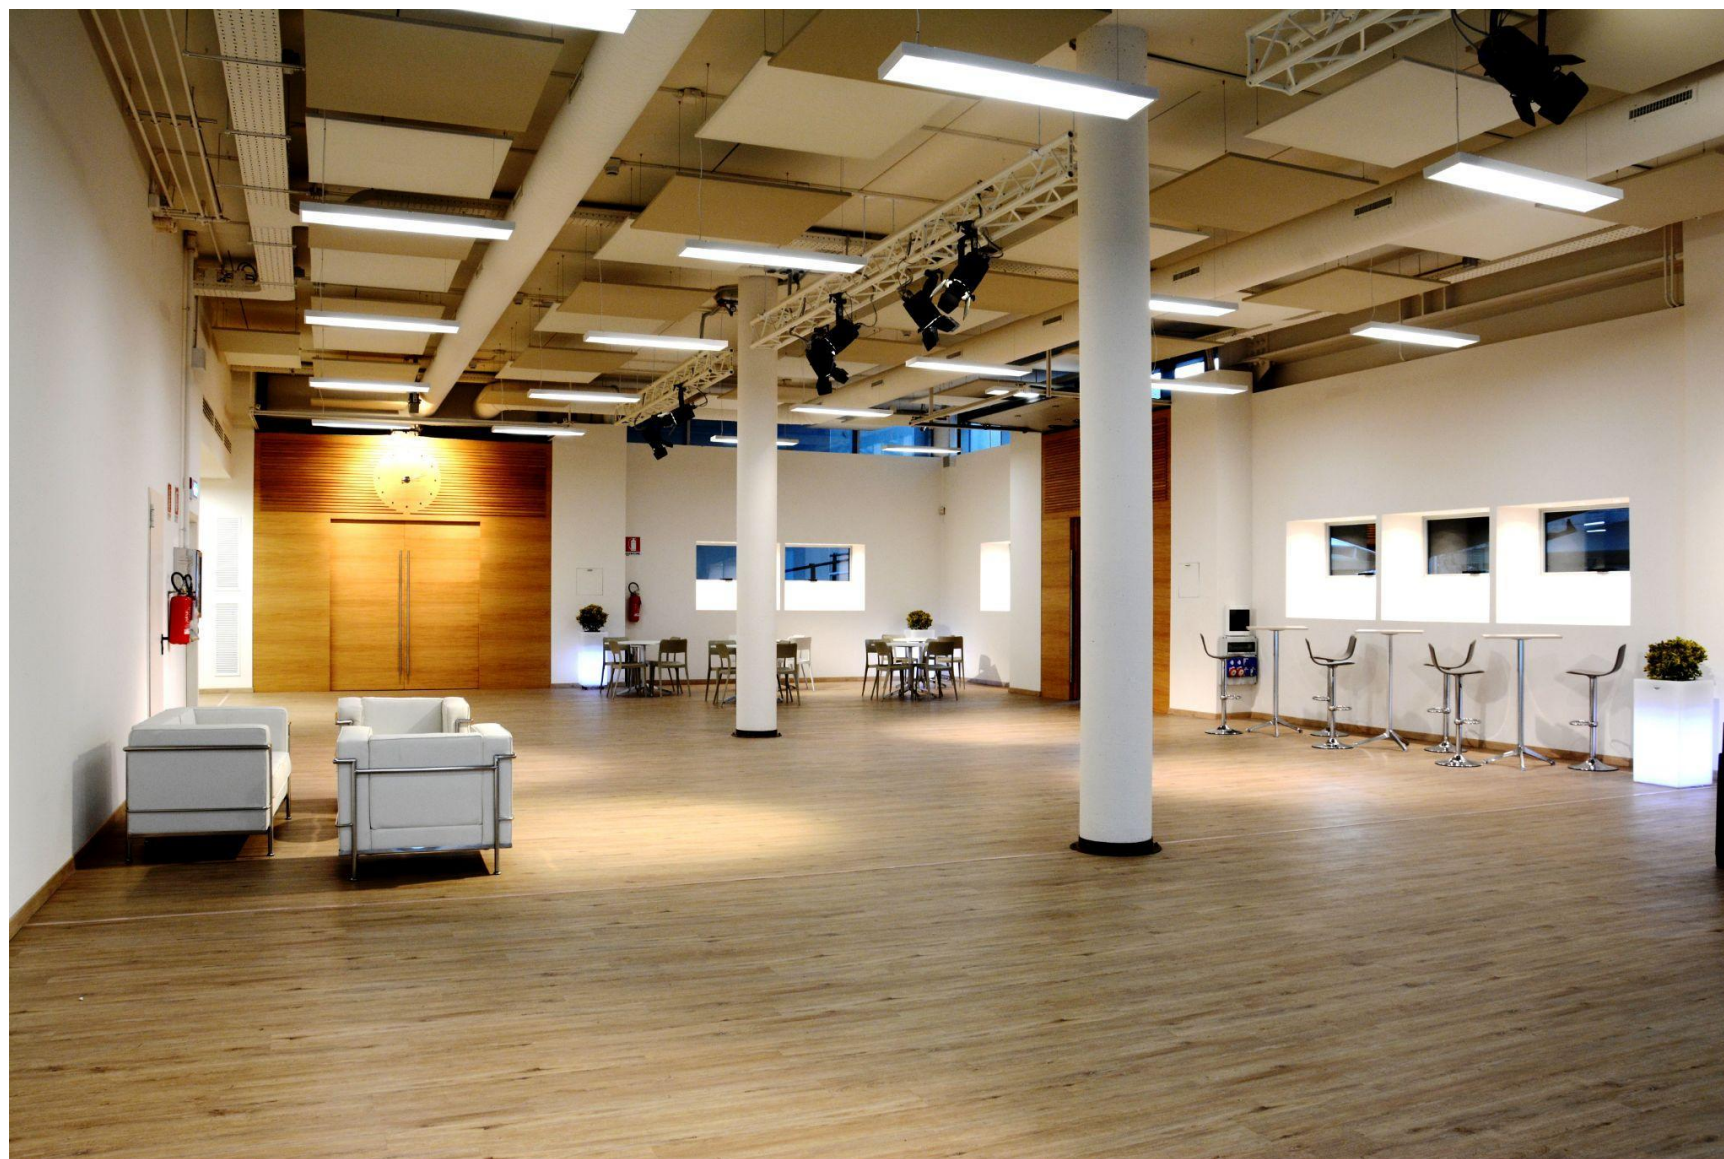

CP139 | Ground-floor workshop