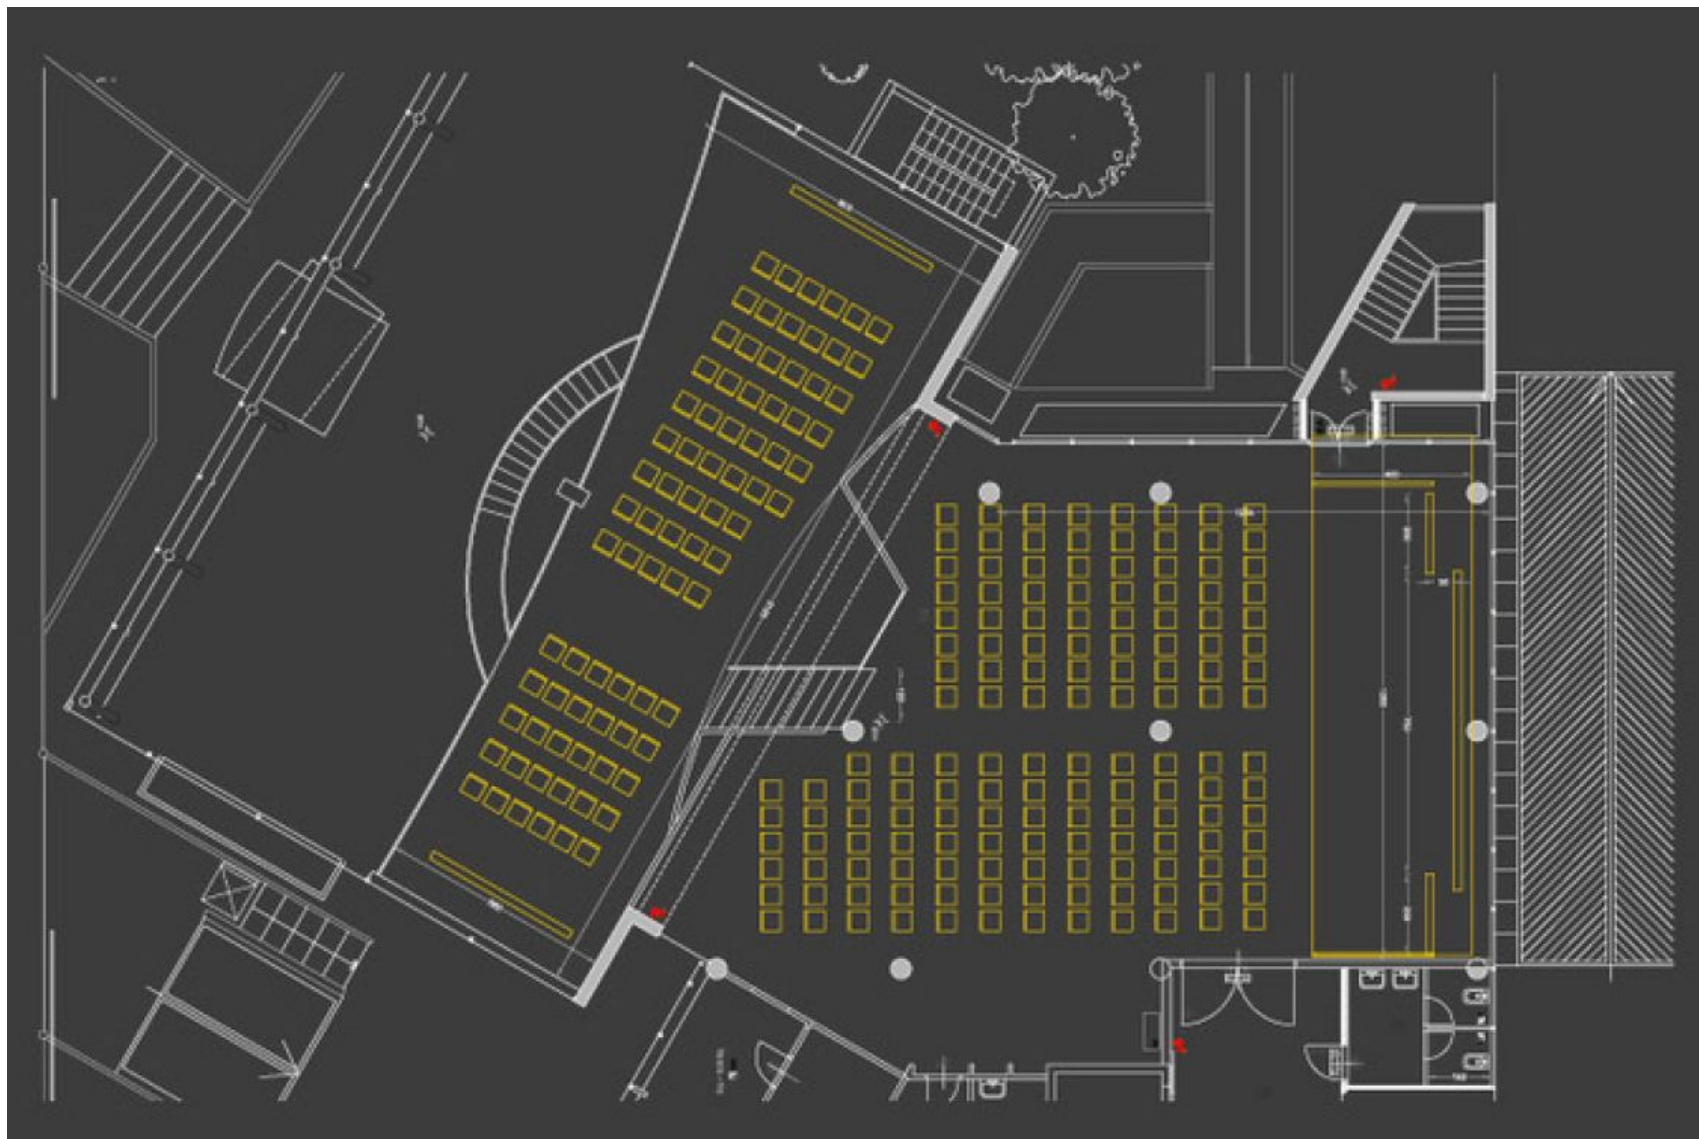

First-floor plan